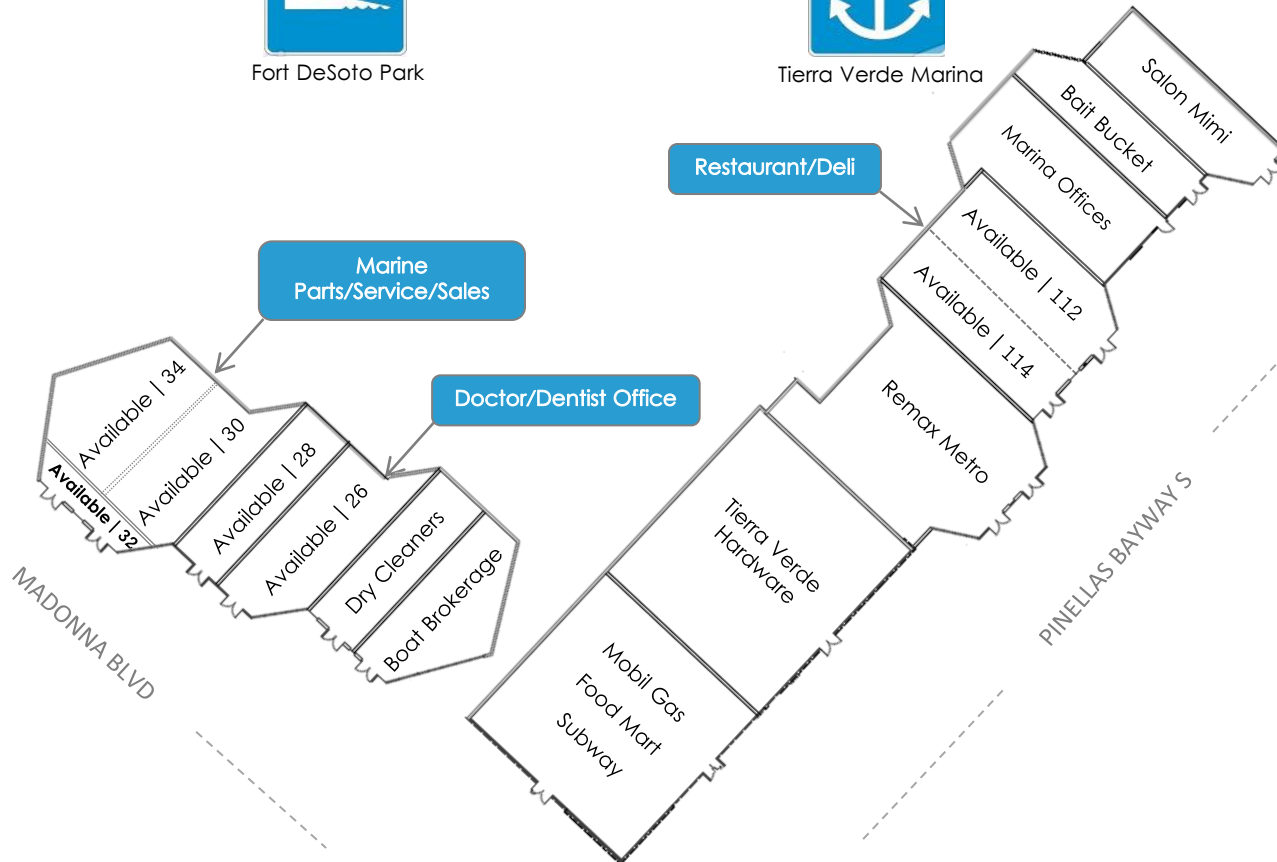

# Tierra Verde Marina

100 Pinellas Bayway S  
Tierra Verde, FL 33715

## Retail Center

Boca Ciega Bay

Fort DeSoto Park

Tierra Verde Marina

SR 679 Drawbridge

# Tierra Verde Marina

100 Pinellas Bayway S  
Tierra Verde, FL 33715

Retail Center

**SUITE 28**  
936 Sq Ft

## Retail Center