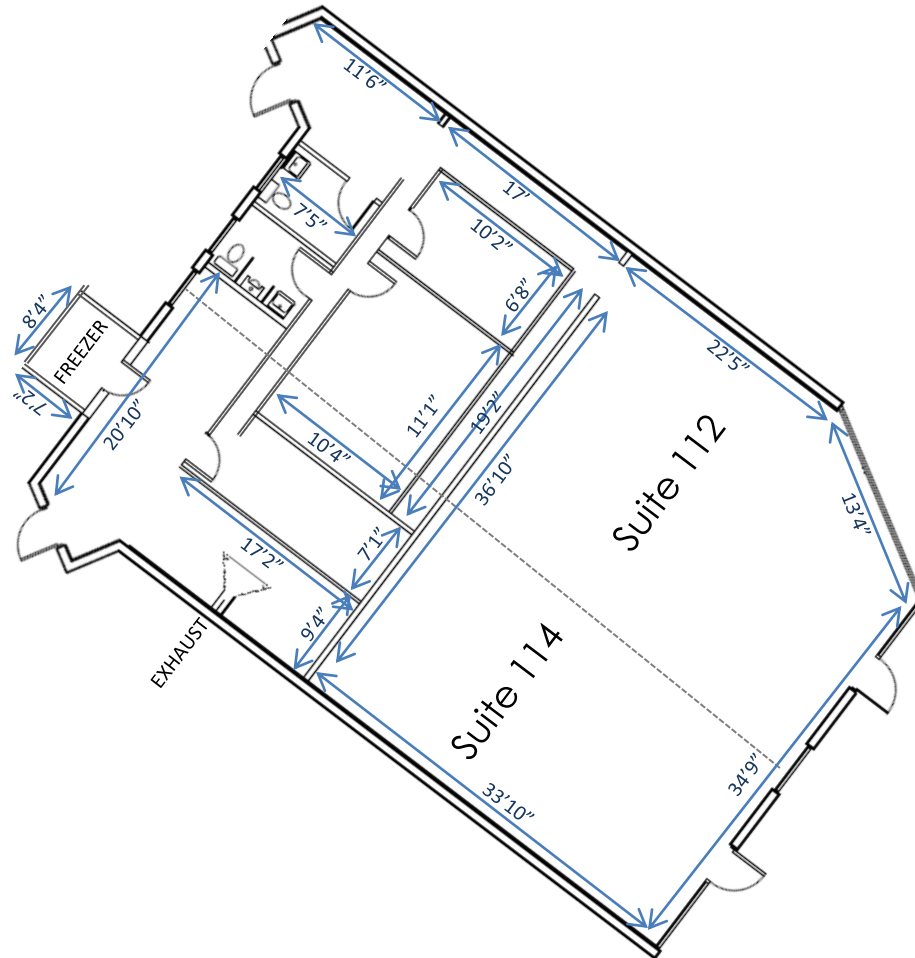

## SUITE 26

1,347 Sq Ft

## SUITE 30, 32 & 34

2,698 Sq Ft

### SUITE 112 & 114

2,499 Sq Ft

Restaurant space ready:

- Walk-in refrigerator/freezer
- Kitchen exhaust
- Frontage on Pinellas Bayway
- High visibility space
- Down the street from Fort DeSoto